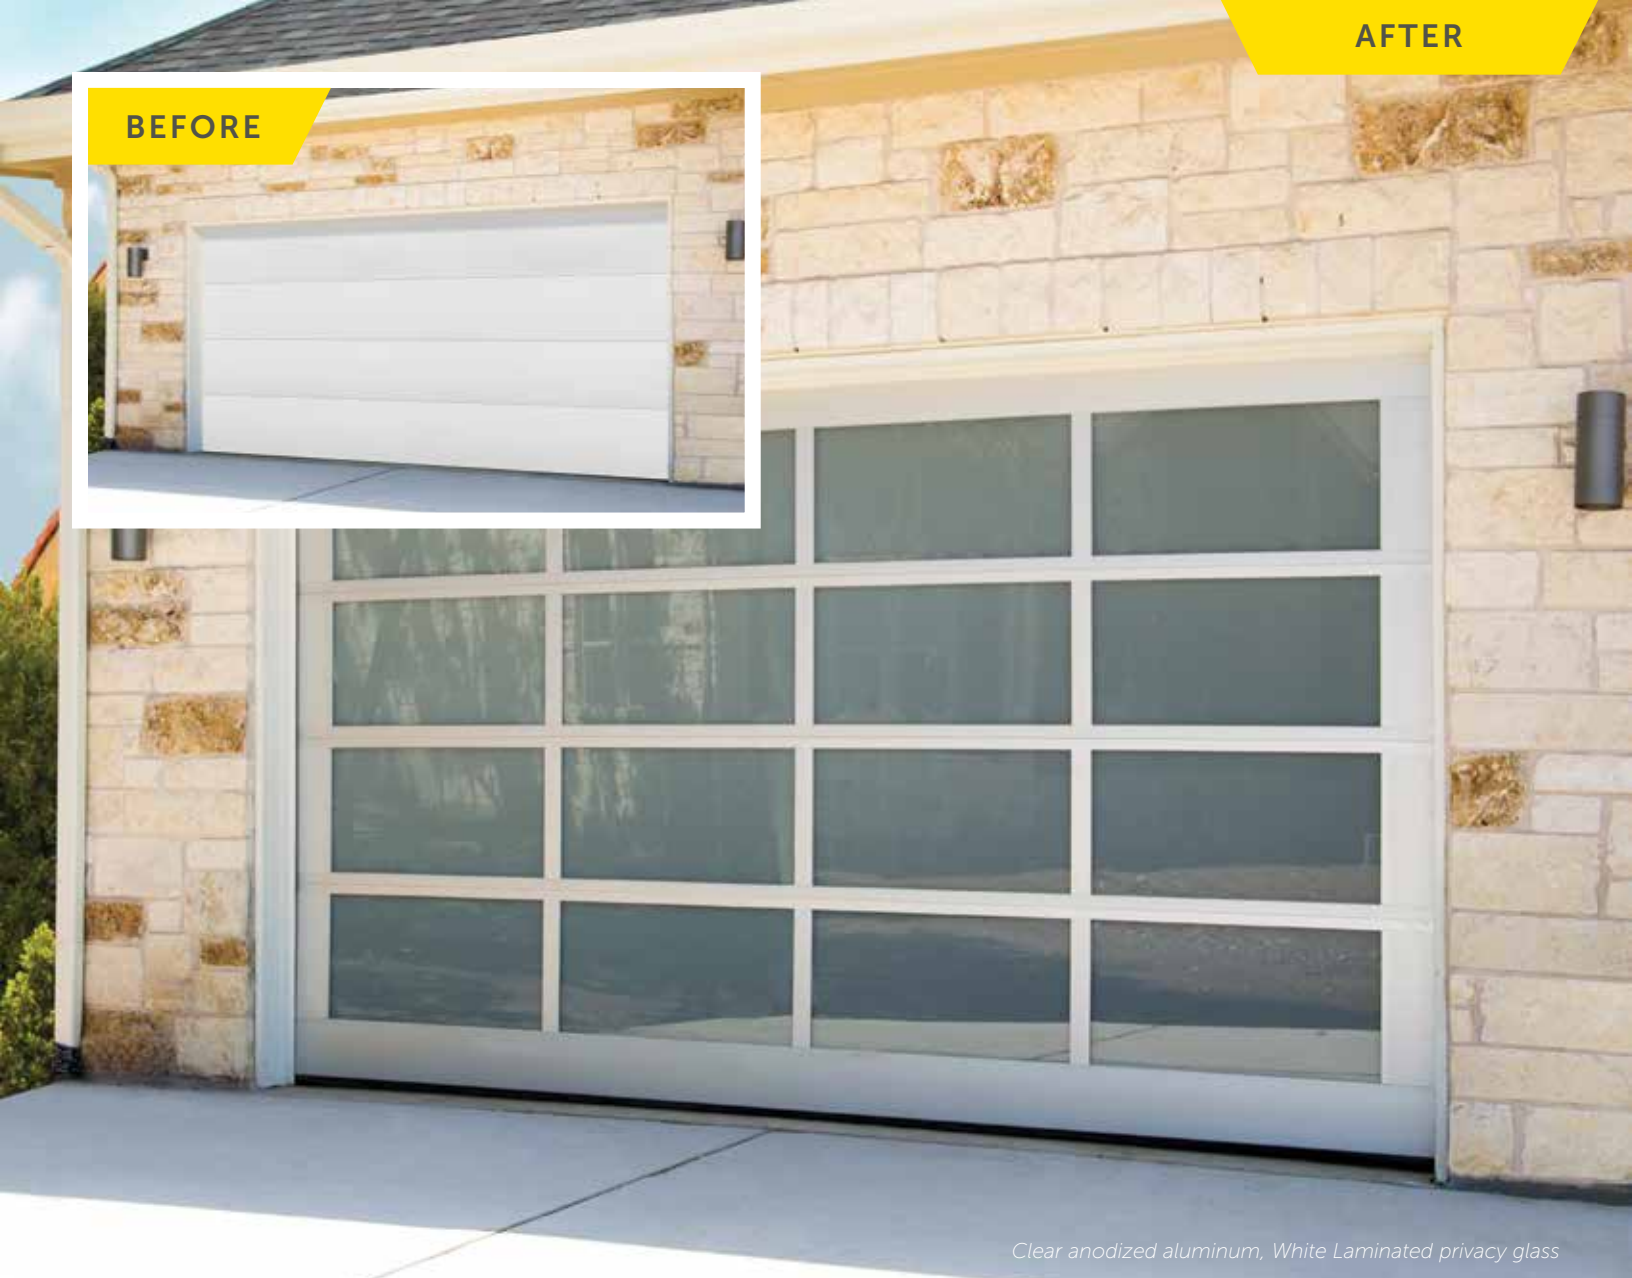

AFTER

BEFORE

Clear anodized aluminum, White Laminated privacy glass

Garage Door Design Center

To see this door on your home, visit wayne-dalton.com and try our Garage Door Design Center. Upload a photo of your home and experiment with panel designs, color options, window styles and decorative hardware designs. Instant curb appeal awaits you with just a click of your mouse.

Wayne Dalton
GARAGE DOORS

DISTRIBUTED BY:

2501 S. State Hwy 121 Bus., Ste 200
Lewisville, TX 75067

wayne-dalton.com

© 2017 Wayne Dalton, a Division of Overhead Door Corporation. Consistent with our policy of continuing product improvement, we reserve the right to change product specifications without notice or obligation. Item 341017 08/17