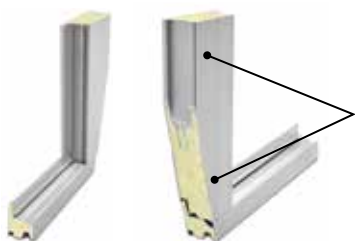

Optional polyurethane insulation adds R-value* of up to 4.06