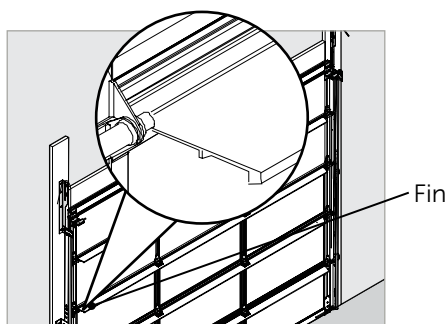

Most panel styles are also available in both single pane and insulated configurations.

**stylish.**  
**colorful.**  
**contemporary.**

So versatile they are the perfect enhancement to your home's glass expanses and patios—beautifully fusing indoor and outdoor spaces. Wayne Dalton Contemporary Aluminum doors, constructed with a rugged, anodized aluminum frame, feature equal panel spacing for a clean modern look.